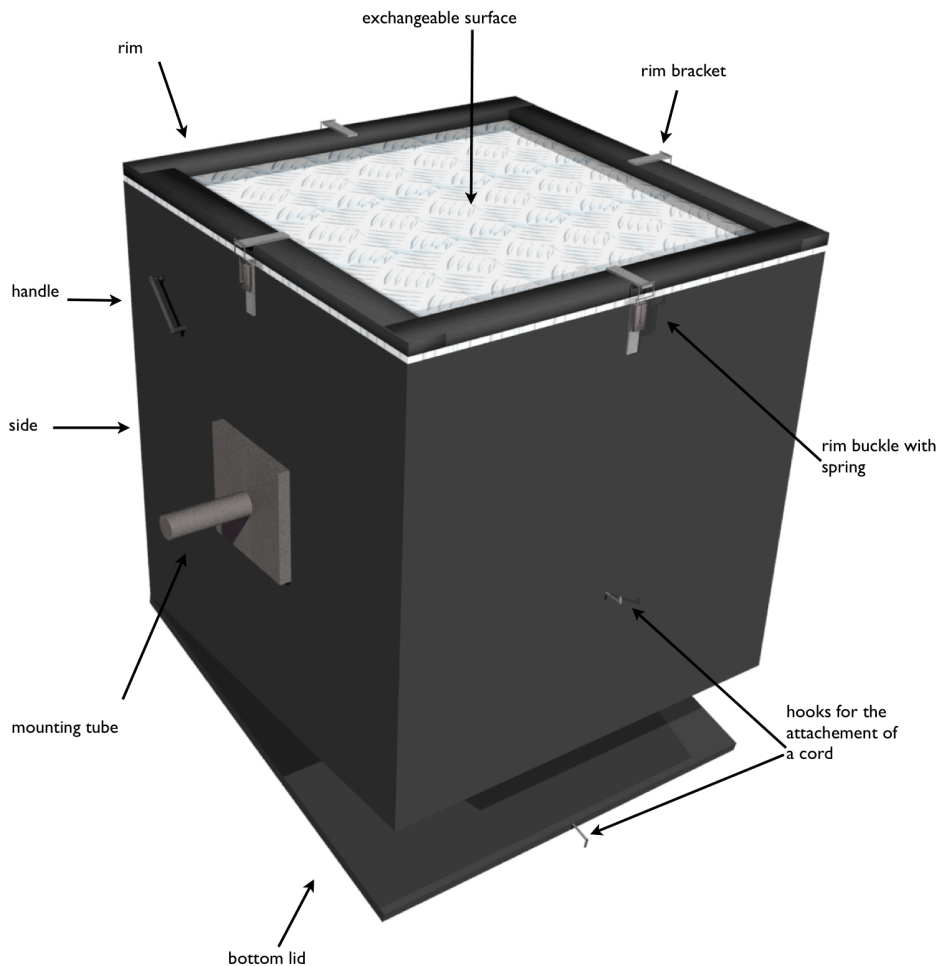

The "Black Box"

The "Black Box" is a percussion Instrument that was developed for pieces of the "Compound" series. It combines various instrumental properties with aspects of a Foley Setup and possibilities for the connection to live-electronic systems.

Using a simple clamp mechanism any type of surface can be used on the box: Brass, Acryl, Cardboard, Styrofoam, Wood, etc. Inside the box, arbitrary objects can be attached. Using the moveable bottom lid, the box can also be used as a filter, by putting loudspeakers and/or microphones into the box.

Dimensions: 40 cm x 40 cm x 40 cm
mounting tube: Ø 1.5 cm, length: 6 cm